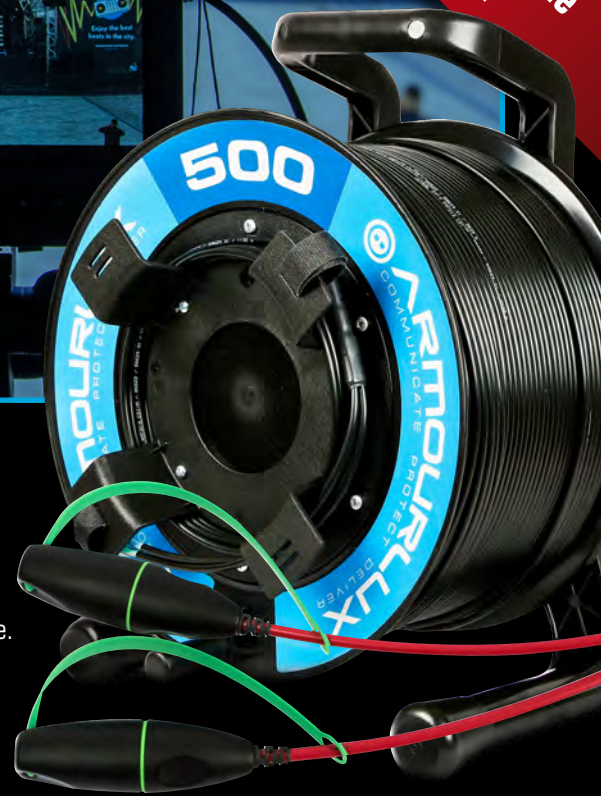

### The Right Solution

ArmourLux500 meets the demands of mobile fibre optic communication, for media, audio, security, data...and more. Despite the variety of uses the requirements are often similar - a re-usable fibre cable that is easy to deploy, retrieve, connect, transport and store, over and over again. **ArmourLux500** addresses all of these needs.

### So what's Unique about ArmourLux500 LC-MAX?

It is an LC connector designed specifically to be used with Tactical deployable fibre, where high cable retention and durability are important. The metal body and latch provide a secure connection and the IP68 protective metal cap keeps out water and dust; it's streamline design also ensures a snag-free retrieval. The **LC-MAX** is 100% compatible with standard LC sockets, connecting to your equipment without the need for an adapter cable or bulkhead. The Military inspired Tactical fibre manufactured by Belden is durable and suited to repeated retrieval and deployment.