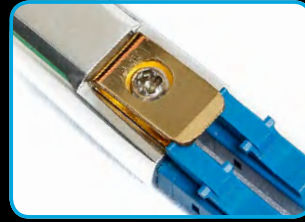

### So what's Unique about ArmourLux500 LC-MAX?

It is an LC connector designed specifically to be used with Tactical deployable fibre, where high cable retention and durability are important. The metal body and latch provide a secure connection and the IP68 protective metal cap keeps out water and dust; it's streamline design also ensures a snag-free retrieval. The **LC-MAX** is 100% compatible with standard LC sockets, connecting to your equipment without the need for an adapter cable or bulkhead. The Military inspired Tactical fibre manufactured by Belden is durable and suited to repeated retrieval and deployment.

### Buy with Confidence

All **ArmourLux** assemblies are made in the UK. We're also an ISO9001 accredited company, where quality and customer service are our highest priorities. With over 20 years experience as a trusted provider of fibre optic cables, you can be reassured we understand the requirements of mobile fibre optic communications.

## The **LC-MAX** Connector

The LC-MAX is 100% compatible with standard LC sockets, connecting to your equipment without the need for an adapter cable or bulkhead.

100% compatible LC

Highest quality engineering