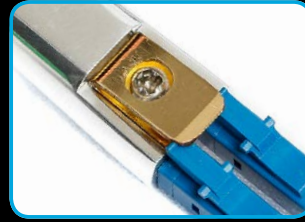

So what's Unique about ArmourLux500 LC-MAX?

It is an LC connector designed specifically to be used with Tactical deployable fibre, where high cable retention and durability are important. The metal body and latch provide a secure connection and the IP68 protective metal cap keeps out water and dust; it's streamline design also ensures a snag-free retrieval. The **LC-MAX** is 100% compatible with standard LC sockets, connecting to your equipment without the need for an adapter cables or bulkhead. The Military inspired Tactical fibre manufactured by Belden is durable and suited to repeated retrieval and deployment.

The **LC-MAX** Connector

The LC-MAX is 100% compatible with standard LC sockets, connecting to your equipment without the need for an adapter cables or bulkhead.

Harnessed protection

Highest quality engineering

Features

- Rugged metal bodied LC
- IP68 protected from dust and water
- Quality Belden Tactical fibre cable
- Compact, portable cable reels
- Mates directly with standard LC socket
- 2 & 4 core fibre (8 & 12 coming soon)
- Available in both Multi and Single Mode
- Snag-free protective cap
- Excellent cable retention
- Lightweight and easy to carry
- Manufactured in the UK
- After care service